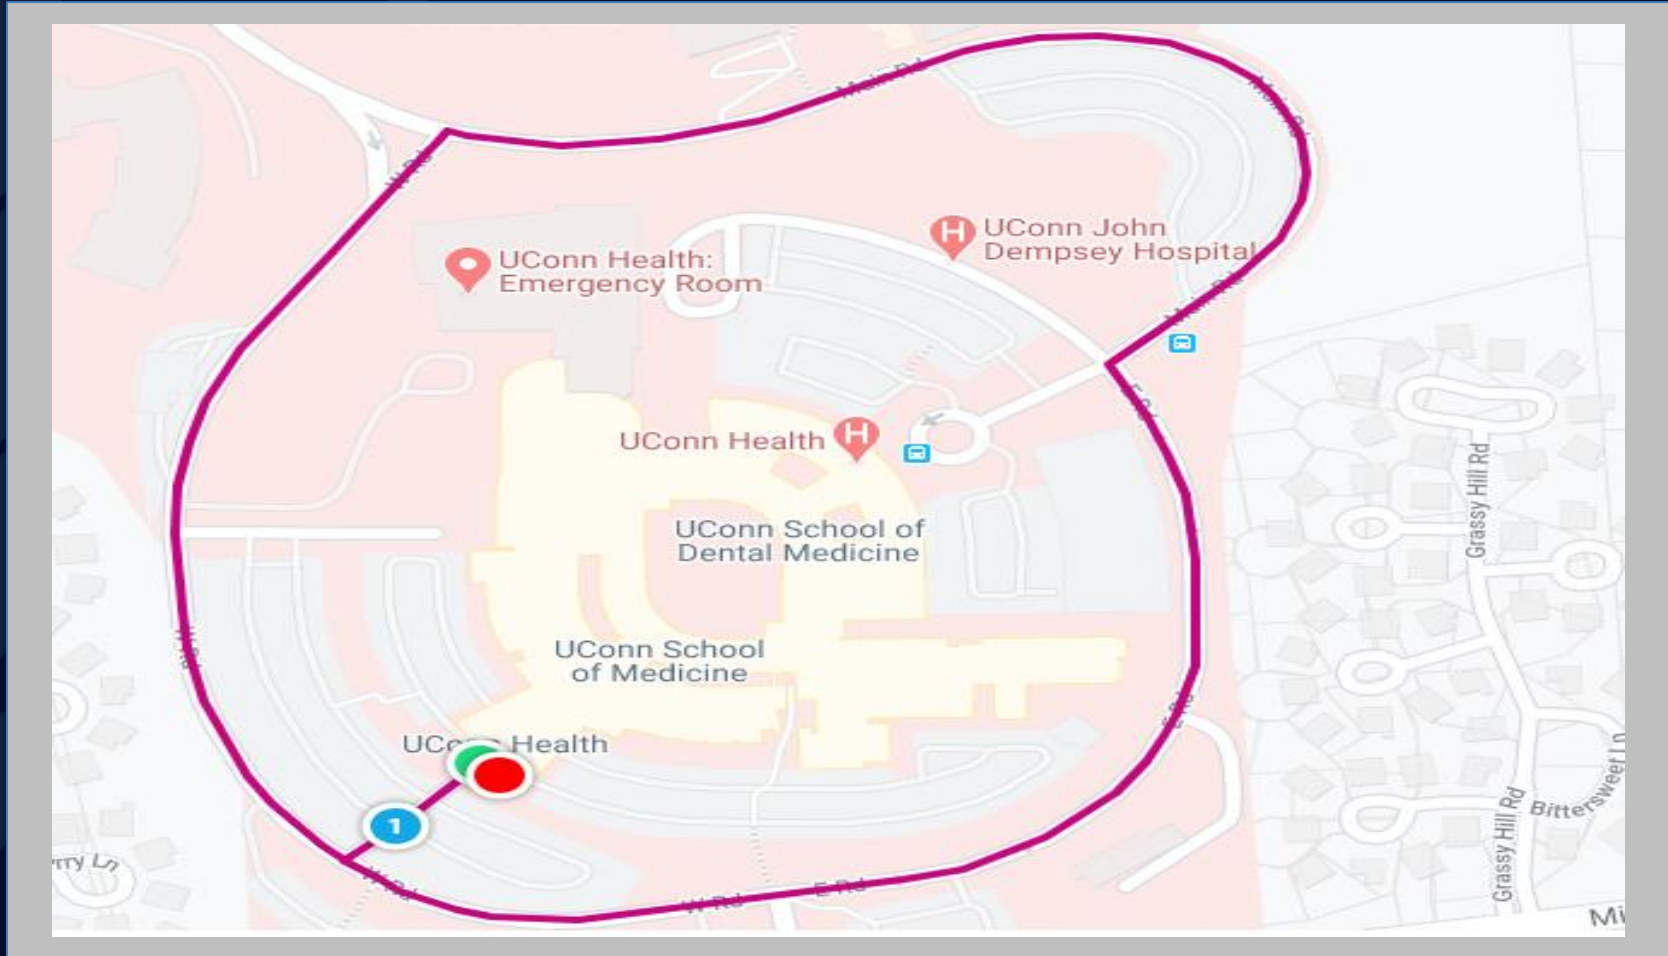

Academic Entrance

1 Mile Loop
Approximately 15-20 minutes to complete

UConn
HEALTH