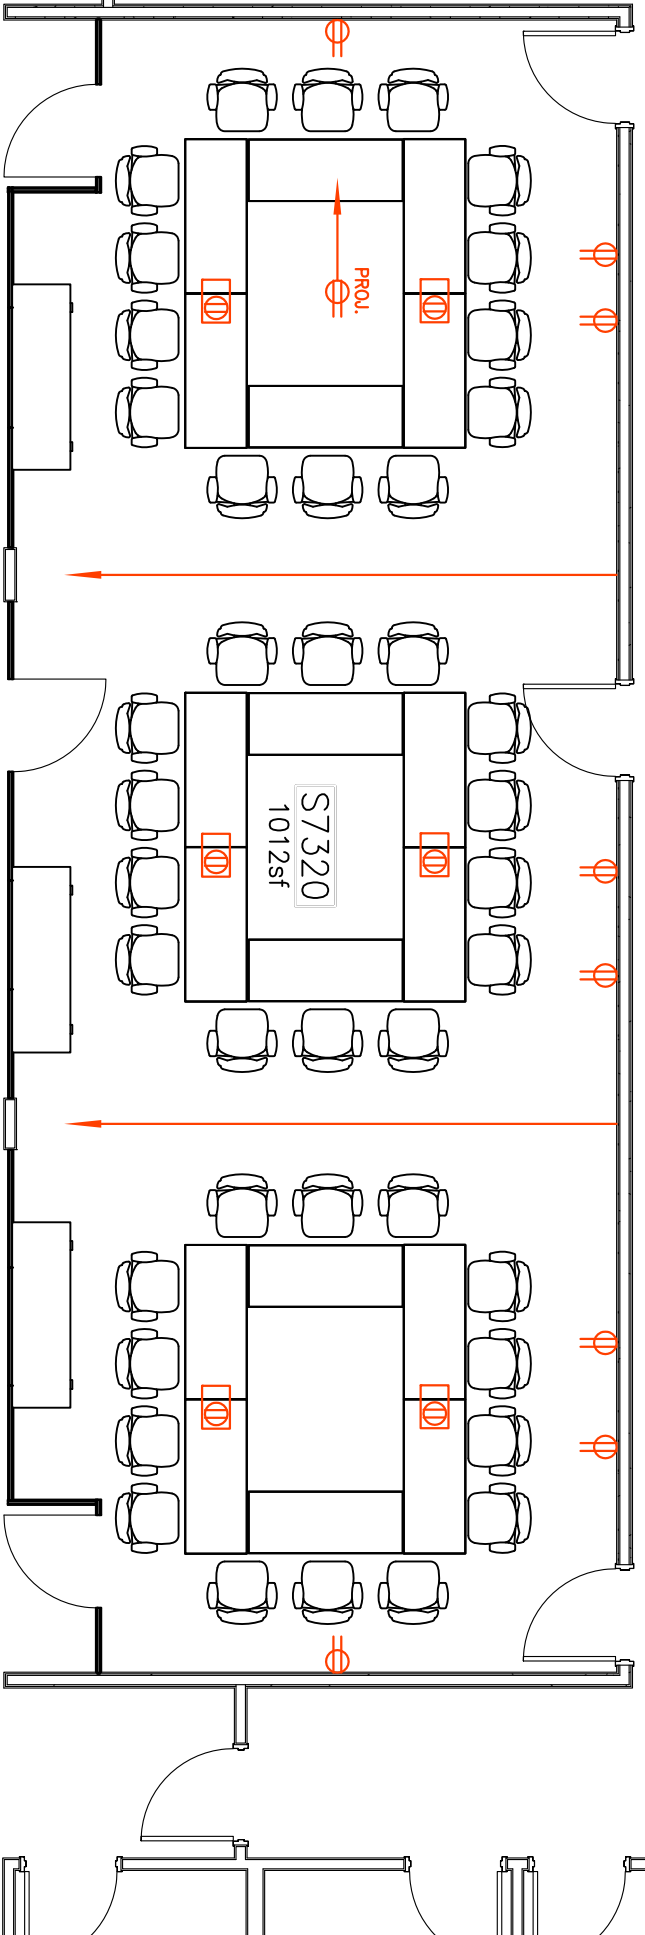

S7C18
314sf

- DEVICE LEGEND**
- ▲ TEL/DATA RECEPTACLE
 - ⊖ DUPLEX ELECTRICAL RECEPTACLE
 - ⊖ DUPLEX FLOOR BOX