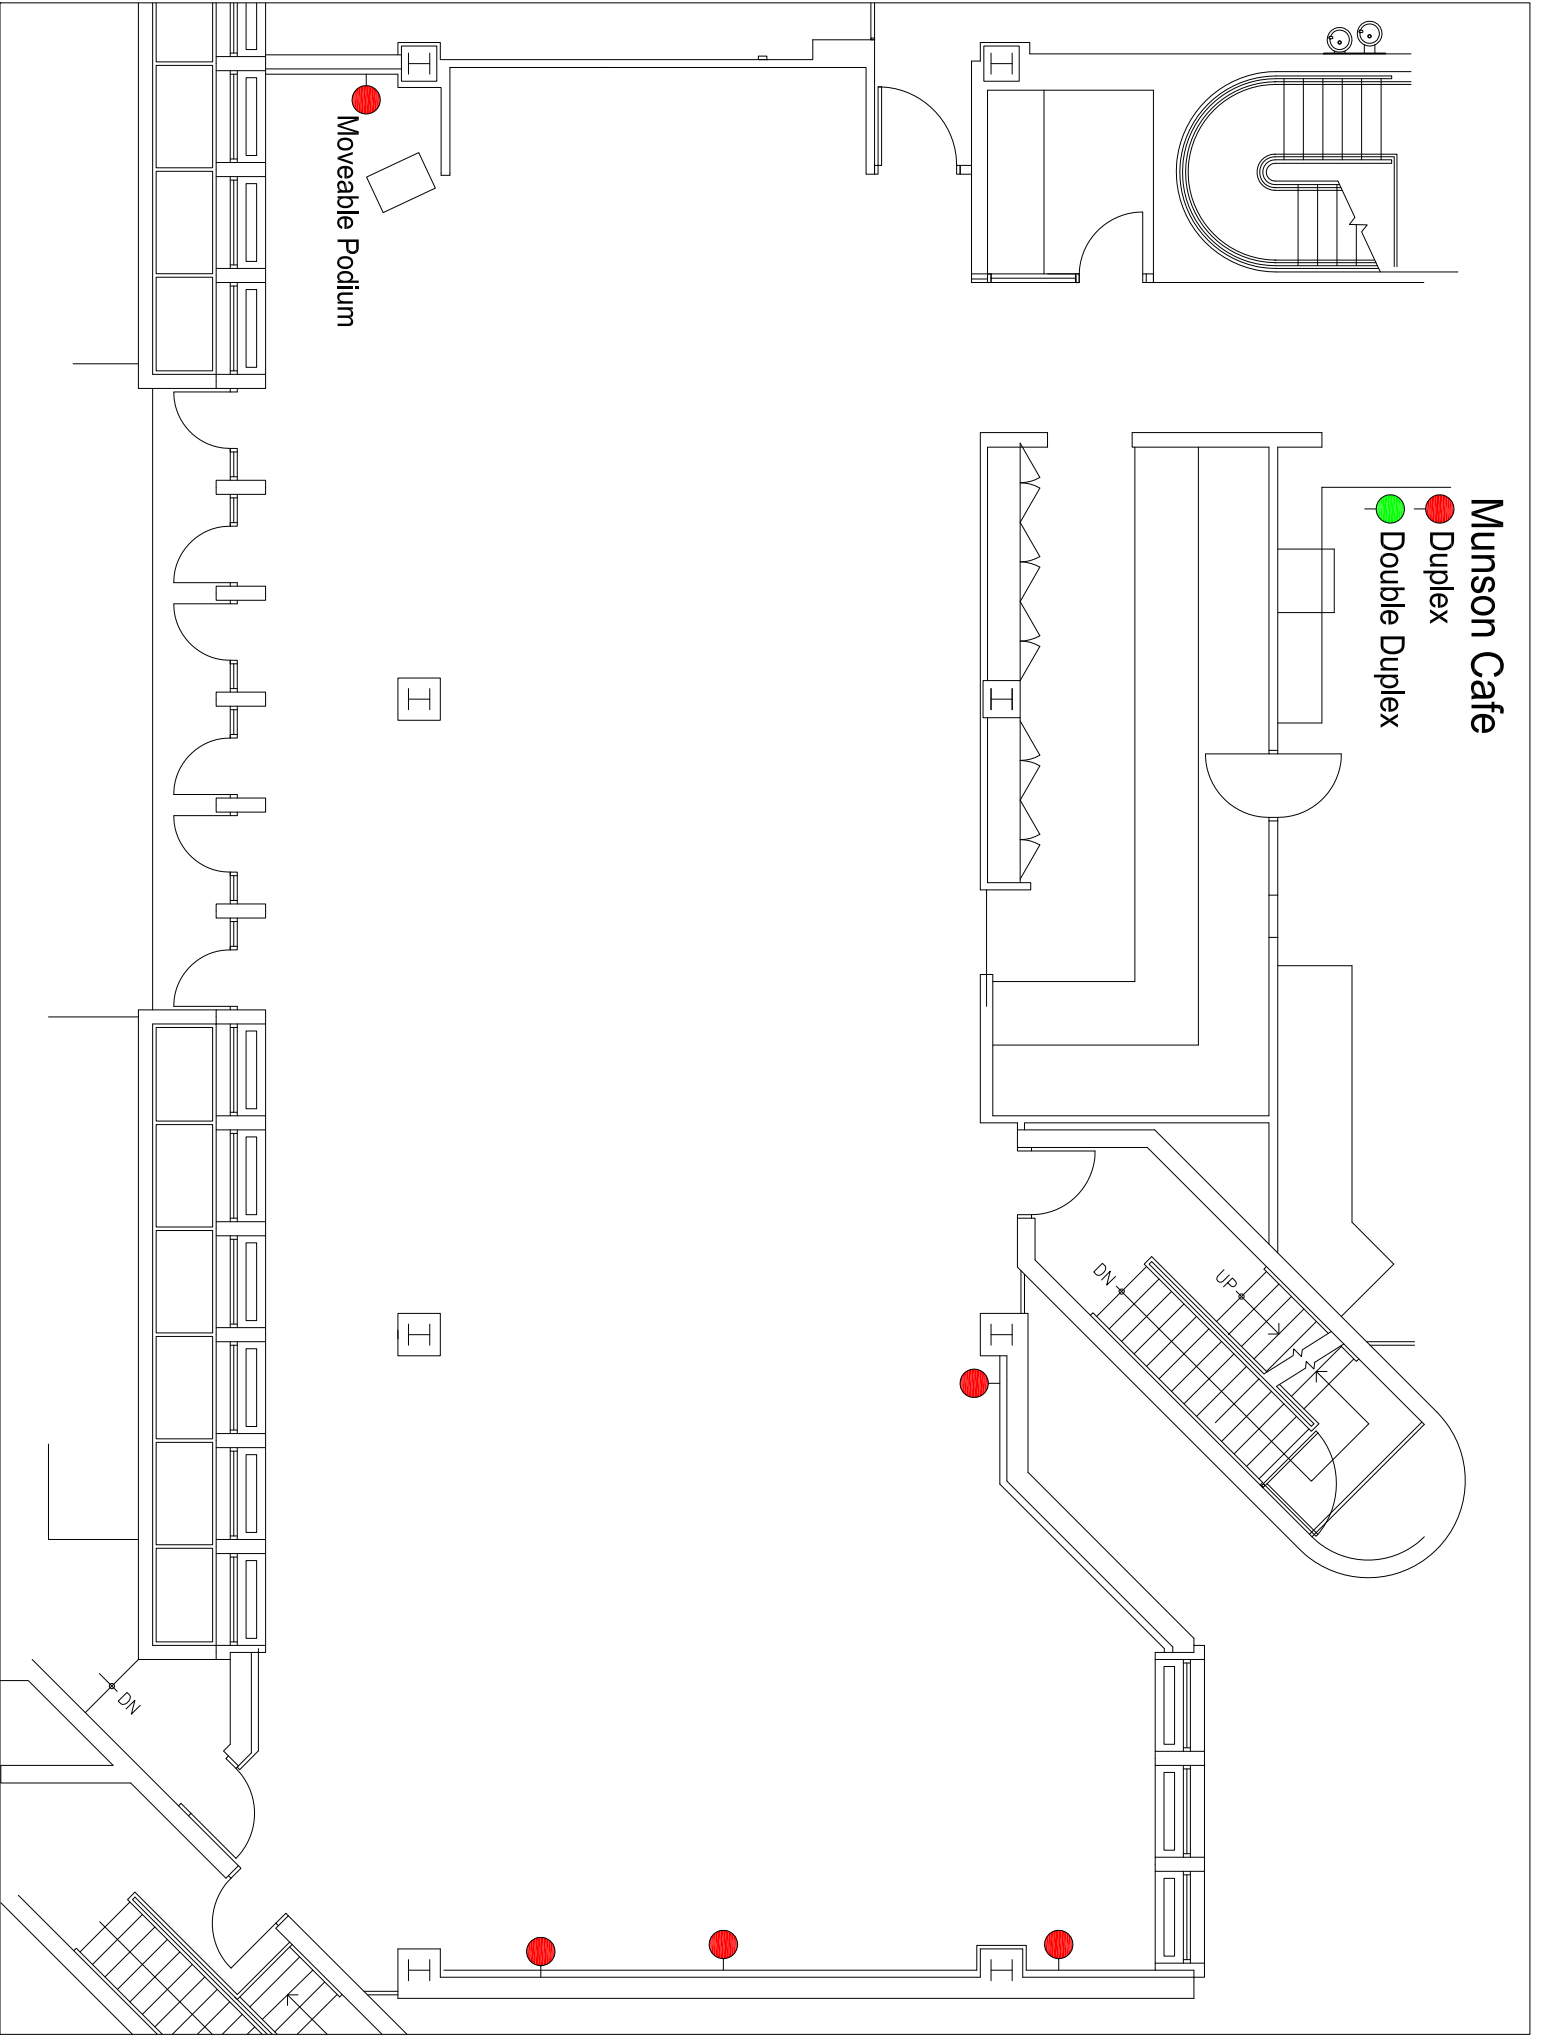

Munson Cafe

- Duplex
- Double Duplex

Moveable Podium

I

I

DN

DN

UP