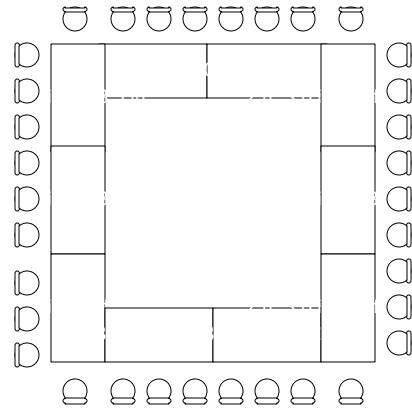

Room Setup Styles

Theater Style Seating
(Chairs Only)

U-Shape of Tables
(With or without chairs)

Herringbone
of Tables & Chairs

Open Square
(Tables & Chairs)

Breakout Session
(Tables & Chairs)

Conference Style
(Tables & Chairs)