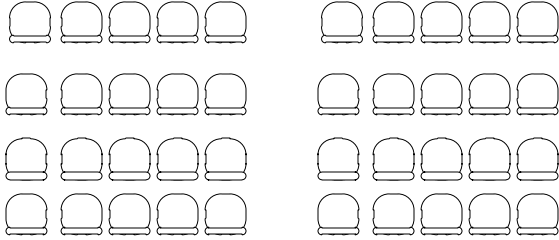

Room Setup Styles

Theater Style Seating
(Chairs Only)

U-Shape of Tables
(With or without chairs)

Herringbone
of Tables & Chairs

Open Square
(Tables & Chairs)

Breakout Session
(Tables & Chairs)

Conference Style
(Tables & Chairs)