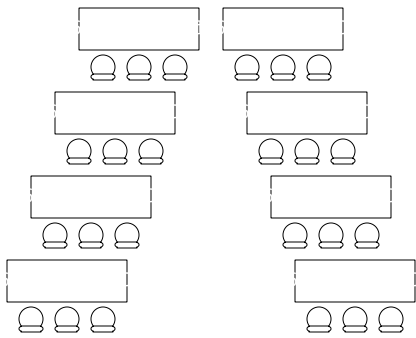

Room Setup Styles

Theater Style Seating
(Chairs Only)

U-Shape of Tables
(With or without chairs)

Herringbone
of Tables & Chairs

Open Square
(Tables & Chairs)

Breakout Session
(Tables & Chairs)

Conference Style
(Tables & Chairs)